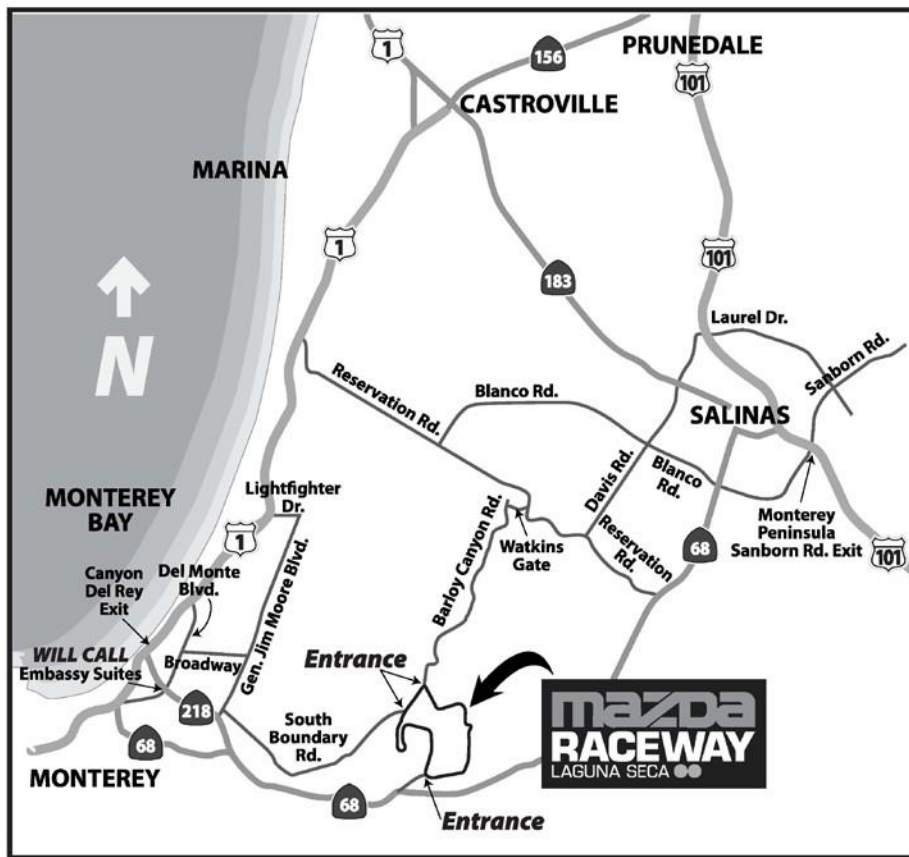

PLEASE LOCK YOUR VEHICLE – SCAMP and County of Monterey are not responsible nor assumes any liability arising from fire, theft, damage to or loss of the vehicle or any article left therein.

ABSOLUTELY NO DRONES ALLOWED TO BE OPERATED AT ANYTIME IN THE FACILITY.

Directions subject to change.

For the current event schedule, please visit www.MazdaRaceway.com